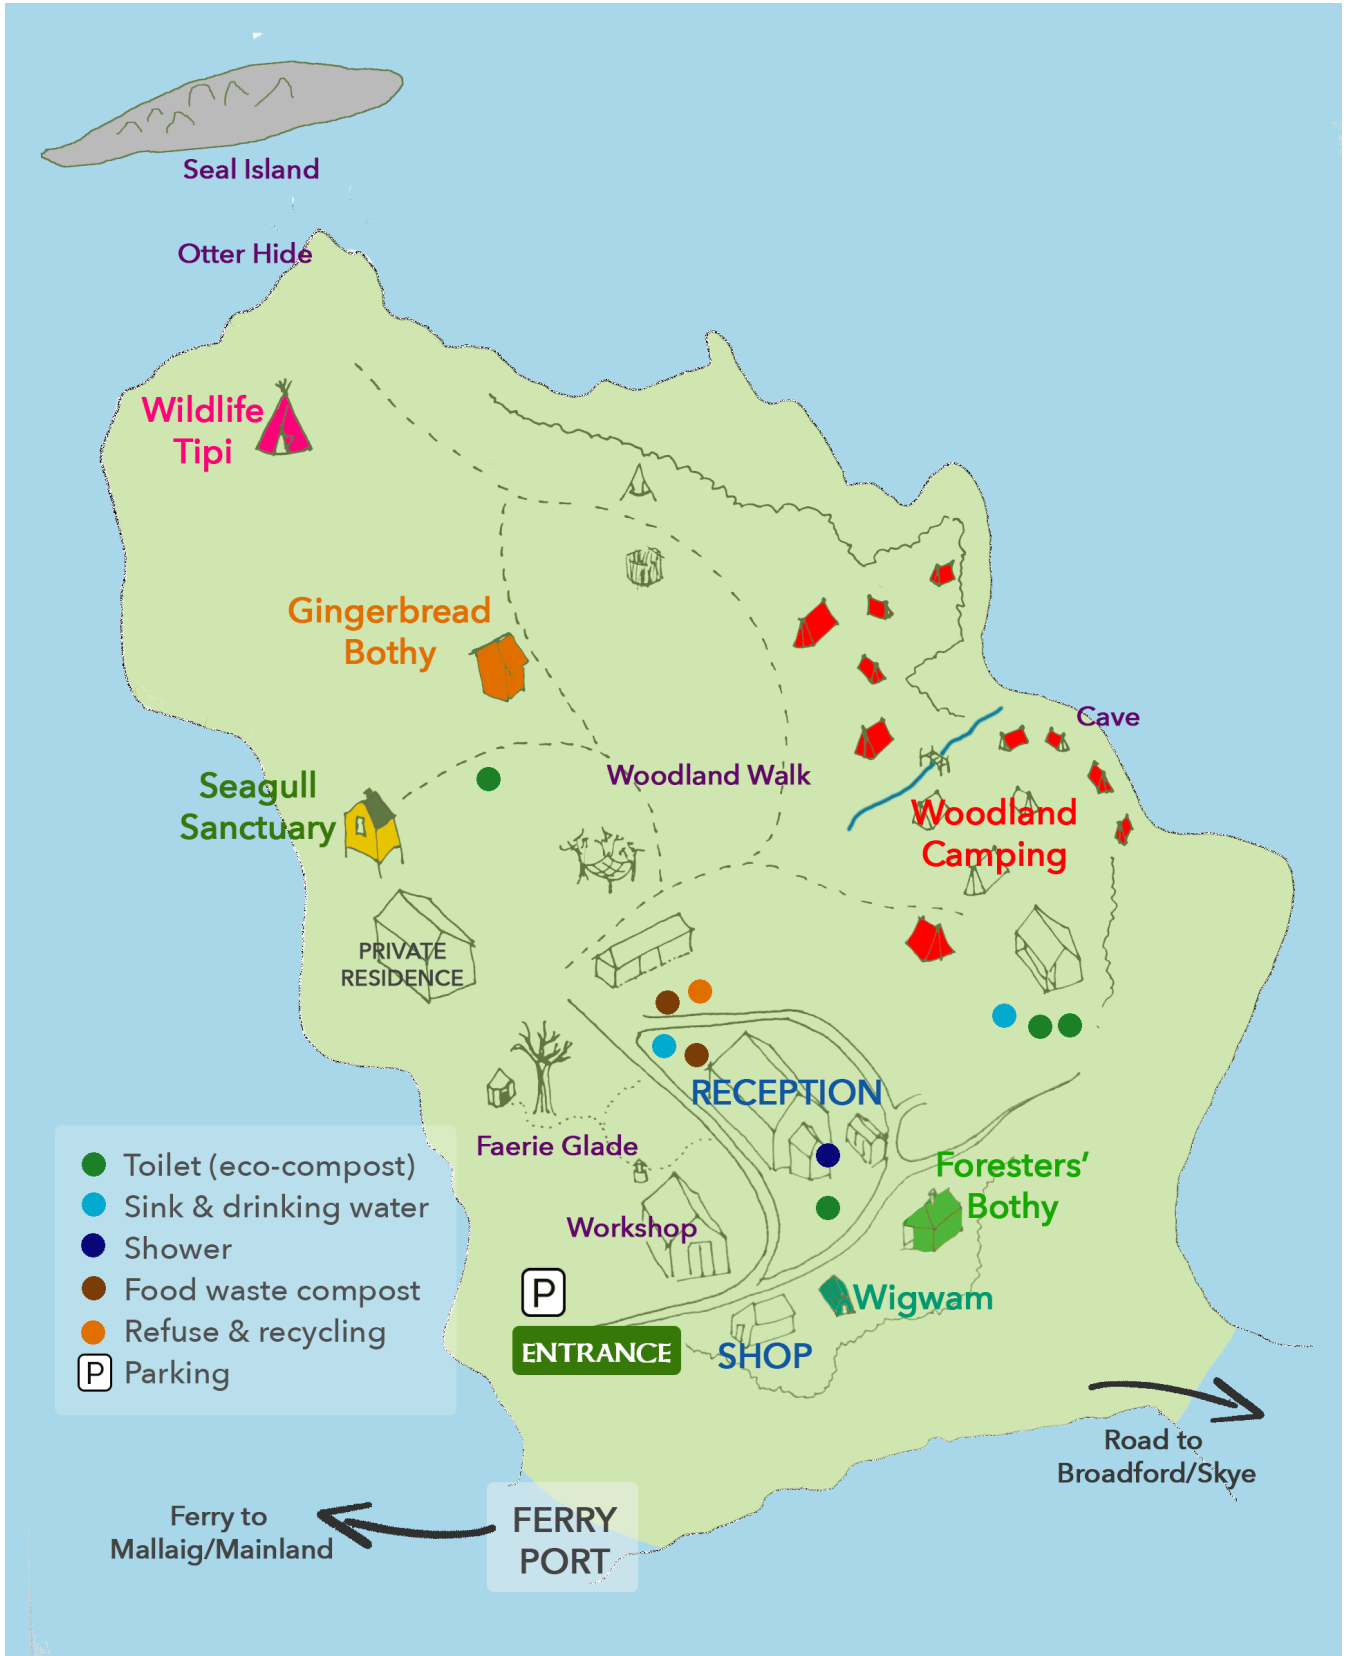

# · Skye Forest Garden ·

Skye Forest Garden, Pier Road, Armadale, Isle of Skye IV45 8RS

01471 844700 • [rubhaphoil@yahoo.co.uk](mailto:rubhaphoil@yahoo.co.uk)

[skyeForestGarden.com](http://skyeForestGarden.com)